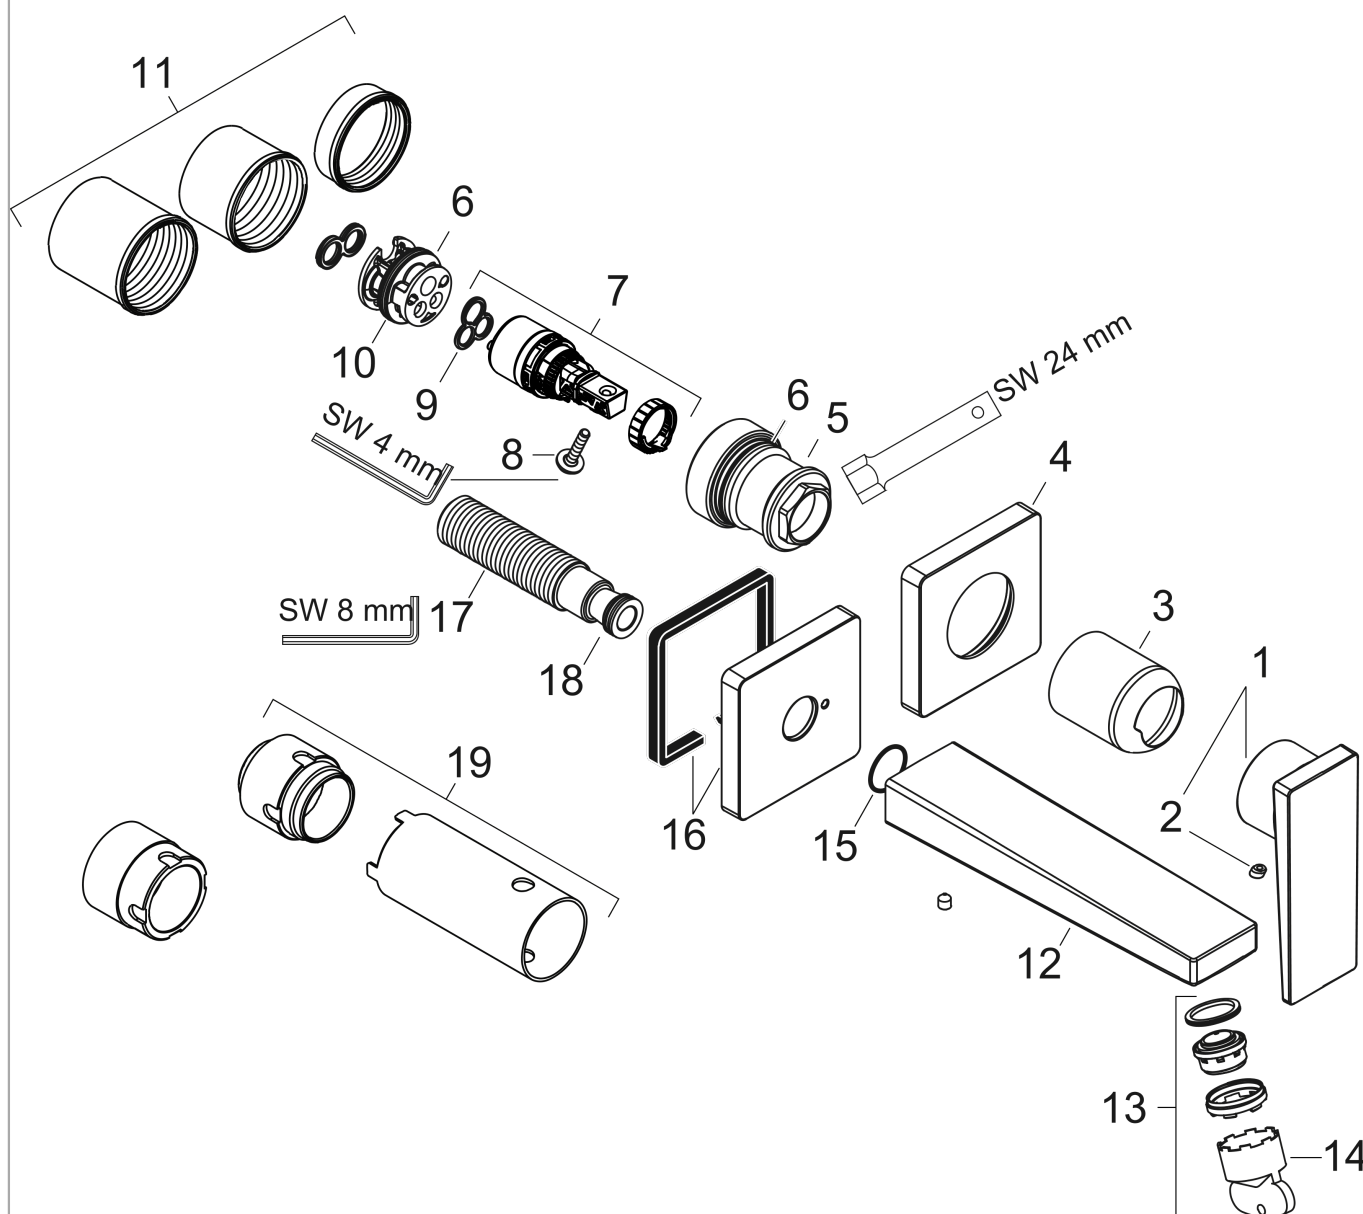

### Scale drawing

**Metropol**  
**Single lever basin mixer for concealed installation wall-mounted with lever handle and spout**  
**22,5 cm**  
 Surfaces: **Brushed Bronze**    Article Number: **32526140**

### Flowchart

**Metropol**  
**Single lever basin mixer for concealed installation wall-mounted with lever handle and spout**  
**22,5 cm**  
 Surfaces: **Brushed Bronze**    Article Number: **32526140**

**Exploded Drawing**

Year of production: >07/19

### Spare part list

Year of production: >07/19

Pos.	Description	Article Number	Price	PU
1	handle	93163140	-	1
2	screw cover	96338000	-	1
3	sleeve	93053140	-	1
4	escutcheon for handle	93161140	-	1
5	nut	93141000	-	1
6	O-ring 26x2	98147000	-	1
7	cartridge, assy	97685000	-	1
8	locking screw for handle	95140000	-	1
9	seal	98865000	-	1
10	adapter for cartridge	95634000	-	1
11	fixing set	97971000	-	1
12	spout 225 mm	93166140	-	1
13	aerator M24x1 (5 l/min)	92996000	-	1
14	service tool	95661000	-	1
15	O-ring 18x1,5	98231000	-	1
16	escutcheon for spout	93162140	-	1
17	connecting thread G½	95626000	-	1
18	O-ring 13x2	98128000	-	1
19	extension set 25 mm for 13622180	31971000	-	1
a	base body	13622180	-	1
b	waste	50001140	-	1
c	adapter for exchanged connections	93819000	-	1