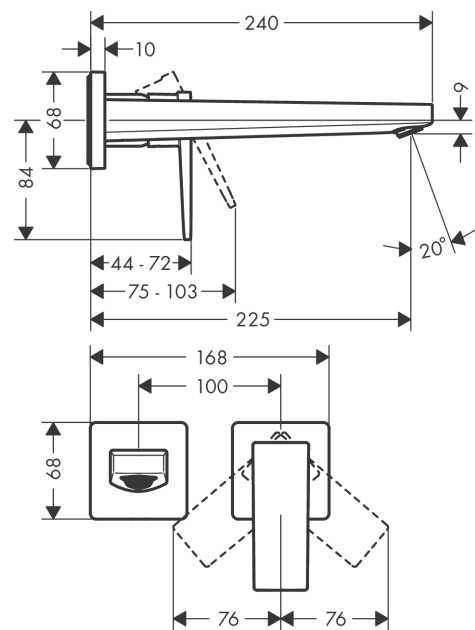

#### product features

- consists of: single lever basin mixer for concealed installation wall-mounted, waste set
- projection 225 mm
- spray type: normal spray
- maximum flow rate at 3 bar: 5 l/min
- ceramic cartridge
- temperature limitation adjustable
- suitable for continuous flow water heaters
- non-closing waste set
- material waste set: metal
- connection type: basic set
- connection dimension: DN15
- handle can be positioned on the right or left, depends on the basic set installation

### Scale drawing

**Metropol**  
**Single lever basin mixer for concealed installation wall-mounted with lever handle and spout**  
**22,5 cm**  
 Surfaces: **Brushed Bronze**    Article Number: **32526140**